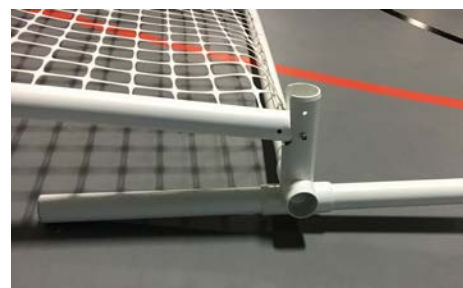

## Portable Outfield and Temporary Fencing

Hit a homerun anywhere with Signature SportPanel® portable outfield fencing! Lightweight and easily carried, SportPanel® fencing is designed to create and breakdown an outfield or enclosure in no more than a few minutes. They are the perfect solution for multi-purpose fields, as the fence segments can be easily repositioned. The patented, strong mesh material is designed to provide years of playtime for t-ball and adult players alike.

TechnoTip™ allows panels to fall flat

TechnoTip™ allows panels to fall flat

### TechnoTip™

These joints allow the fence panel frame to bend and fold flat to the ground upon impact, preventing fielders from being injured when running into a rigid fence. Each SportPanel® with TechnoTip™ comes equipped with two specially designed elbow joints that are attached to the panel's support feet.

### Material

**Frame:** UV Inhibited, Titanium Dioxide additive, high impact, compounded PVC frame and fittings, 1.25 in. schedule 40 pipe.  
**Mesh interior:** UV protected, polypropylene copolymer.