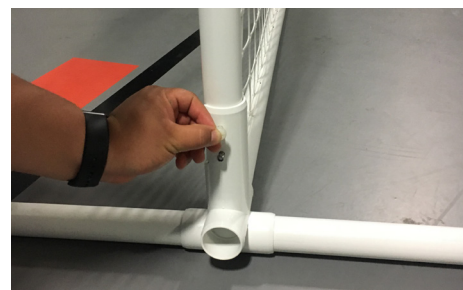

TechnoTip™ allows panels to fall flat

CONTACT US

Direct +1 972.684.5736 | signaturecorp.com | sales@signaturecorp.com