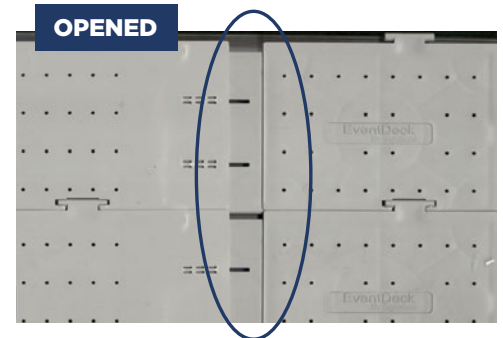

EventDeck® is perfect for

- Turf Protection
- Concerts
- Graduations
- Walkways
- Tent Flooring-Special Events

SPECIFICATIONS

Module Size

4 in x 12 in x 0.8 in (10.7 cm x 30.5 cm x 1.9 cm)
Pre-assembled in 3 ft x 4 ft panels