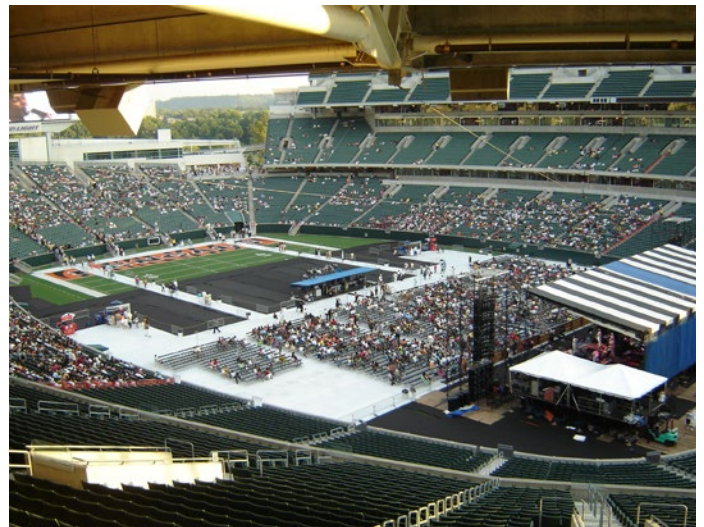

Weight Load

8,000 lbs/ft² (39,059 kg/m²) static load, solid sub-surface

CONTACT US

Direct +1 972.684.5736 | signaturecorp.com | sales@signaturecorp.com