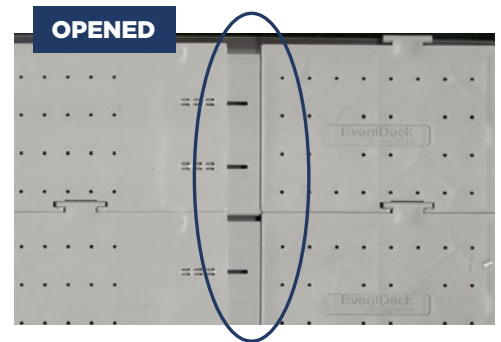

EventDeck® is perfect for

- Turf Protection
- Concerts
- Graduations
- Walkways
- Tent Flooring-Special Events

Expands up to 1 in (2.5 cm)

SPECIFICATIONS

Module Size

4 in x 12 in x 0.8 in (10.7 cm x 30.5 cm x 1.9 cm)
Pre-assembled in 3 ft x 4 ft panels